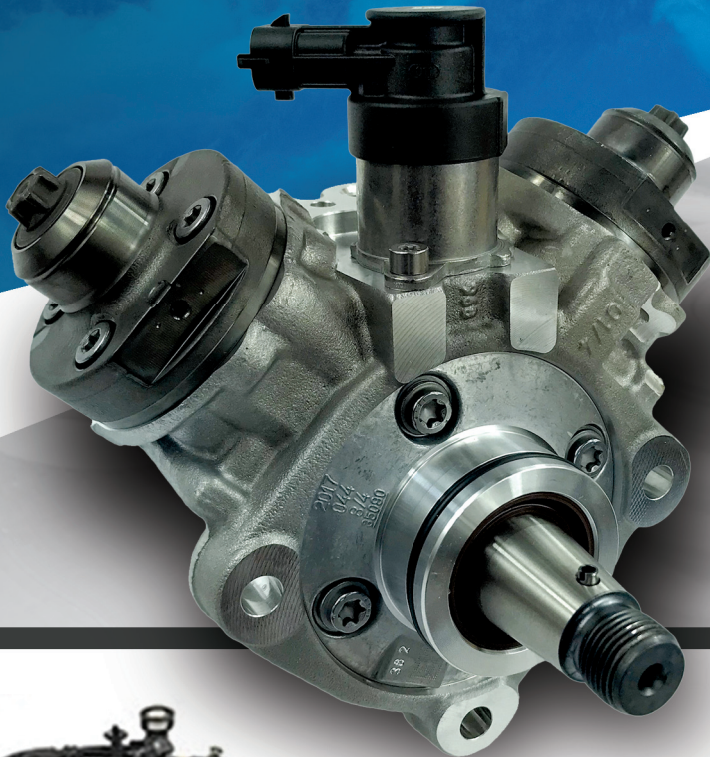

**GRIZZLY**  
THE TOUGH PARTS YOU NEED

**NEW FROM GRIZZLY!  
CONTAMINATION KIT**

**For Ford 6.7L**

**Part # 67FD1114KIT**

*Servises 2011-2014 Model Years  
F-250 Super Duty, F-350 Super Duty,  
F-450 Super Duty, F-550 Super Duty*

The Ford 6.7L Contamination Kit from Grizzly includes everything seen on this flyer and provides a complete service solution related to pump failures or urea contamination. This Grizzly kit services the Ford 6.7L 2011-2014 model years.